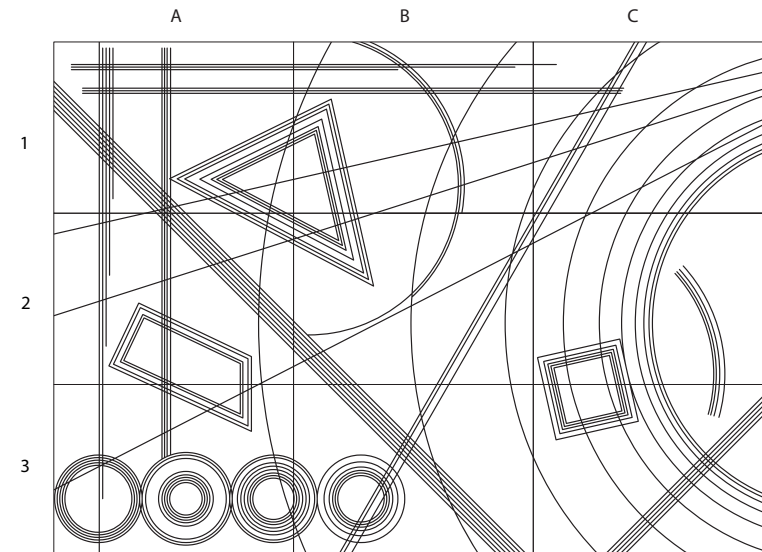

ENTROPIA COMPOSITION

For further information, please contact
info@06datelier.com
or +44 07402605668
www.06datelier.com

Follow us:
Instagram: @06d_atelier
Facebook: @06d.atelier