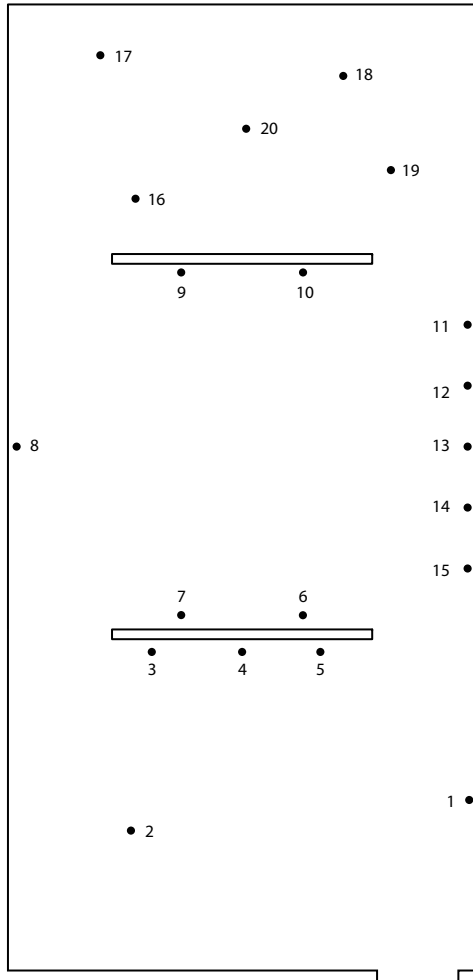

06D Atelier

"Rules and Chaos"

20 May - 20 June 2020

FLOORPLAN AND MAP

SOUTH ROOM

- 1 *The Orbit - Griffée Collection*
2019
Glass mirror
diam. 120 cm
- 2 *Aurea*
2020
Portoro marble, stainless steel
244 x 244 x 150 cm
- 3 *Interlacement n.1 - Griffée Collection*
2019
Glass mirror
90 x 90 cm
- 4 *Alter + Ego*
2019
Console Alter in Portoro marble and polished stainless steel, mirror Ego in glass
90 x 30 x 180 cm
- 5 *Radial n.1 - Griffée Collection*
2019
Glass mirror
80 x 120 cm

MIDDLE ROOM

- 6 *Entropia C2-C3 Blue-Green*
2020
Glass mirror
140 x 200 cm
- 7 *Entropia B1-B2 Green-Yellow*
2020
Glass mirror
200 x 140 cm
- 8 *Entropia Composition Fumè*
2020
Glass Mirror
420 x 300 cm
- 9 *Entropia A2-A3 Fuchsia*
2020
Glass mirror
200 x 140 cm
- 10 *Entropia A1-A2 Orange*
2020
Glass mirror
140 x 200 cm
- 11 *Entropia B3 Blue - Rainbow series*
2020
Glass mirror
100 x 140 cm
- 12 *Entropia C3 Light blue - Rainbow series*
2020
Glass mirror
100 x 140 cm

NORTH ROOM

- 13 *Entropia A1 Green - Rainbow series*
2020
Glass mirror
100 x 140 cm
- 14 *Entropia B2 Yellow - Rainbow series*
2020
Glass mirror
100 x 140 cm
- 15 *Entropia A2 Red - Rainbow series*
2020
Glass mirror
100 x 140 cm
- 16 *Trans-forma - Green*
2020
Recycled aluminium and mild steel
55 x 55 x 185 cm
- 17 *Trans-forma - Silver*
2020
Recycled aluminium and mild steel
55 x 55 x 185 cm
- 18 *Trans-forma - Red*
2020
Recycled aluminium and mild steel
55 x 55 x 185 cm
- 19 *Trans-forma - Silver*
2020
Recycled aluminium and mild steel
55 x 55 x 185 cm
- 20 *Trans-forma - Light blue*
2020
Recycled aluminium and mild steel
55 x 55 x 185 cm